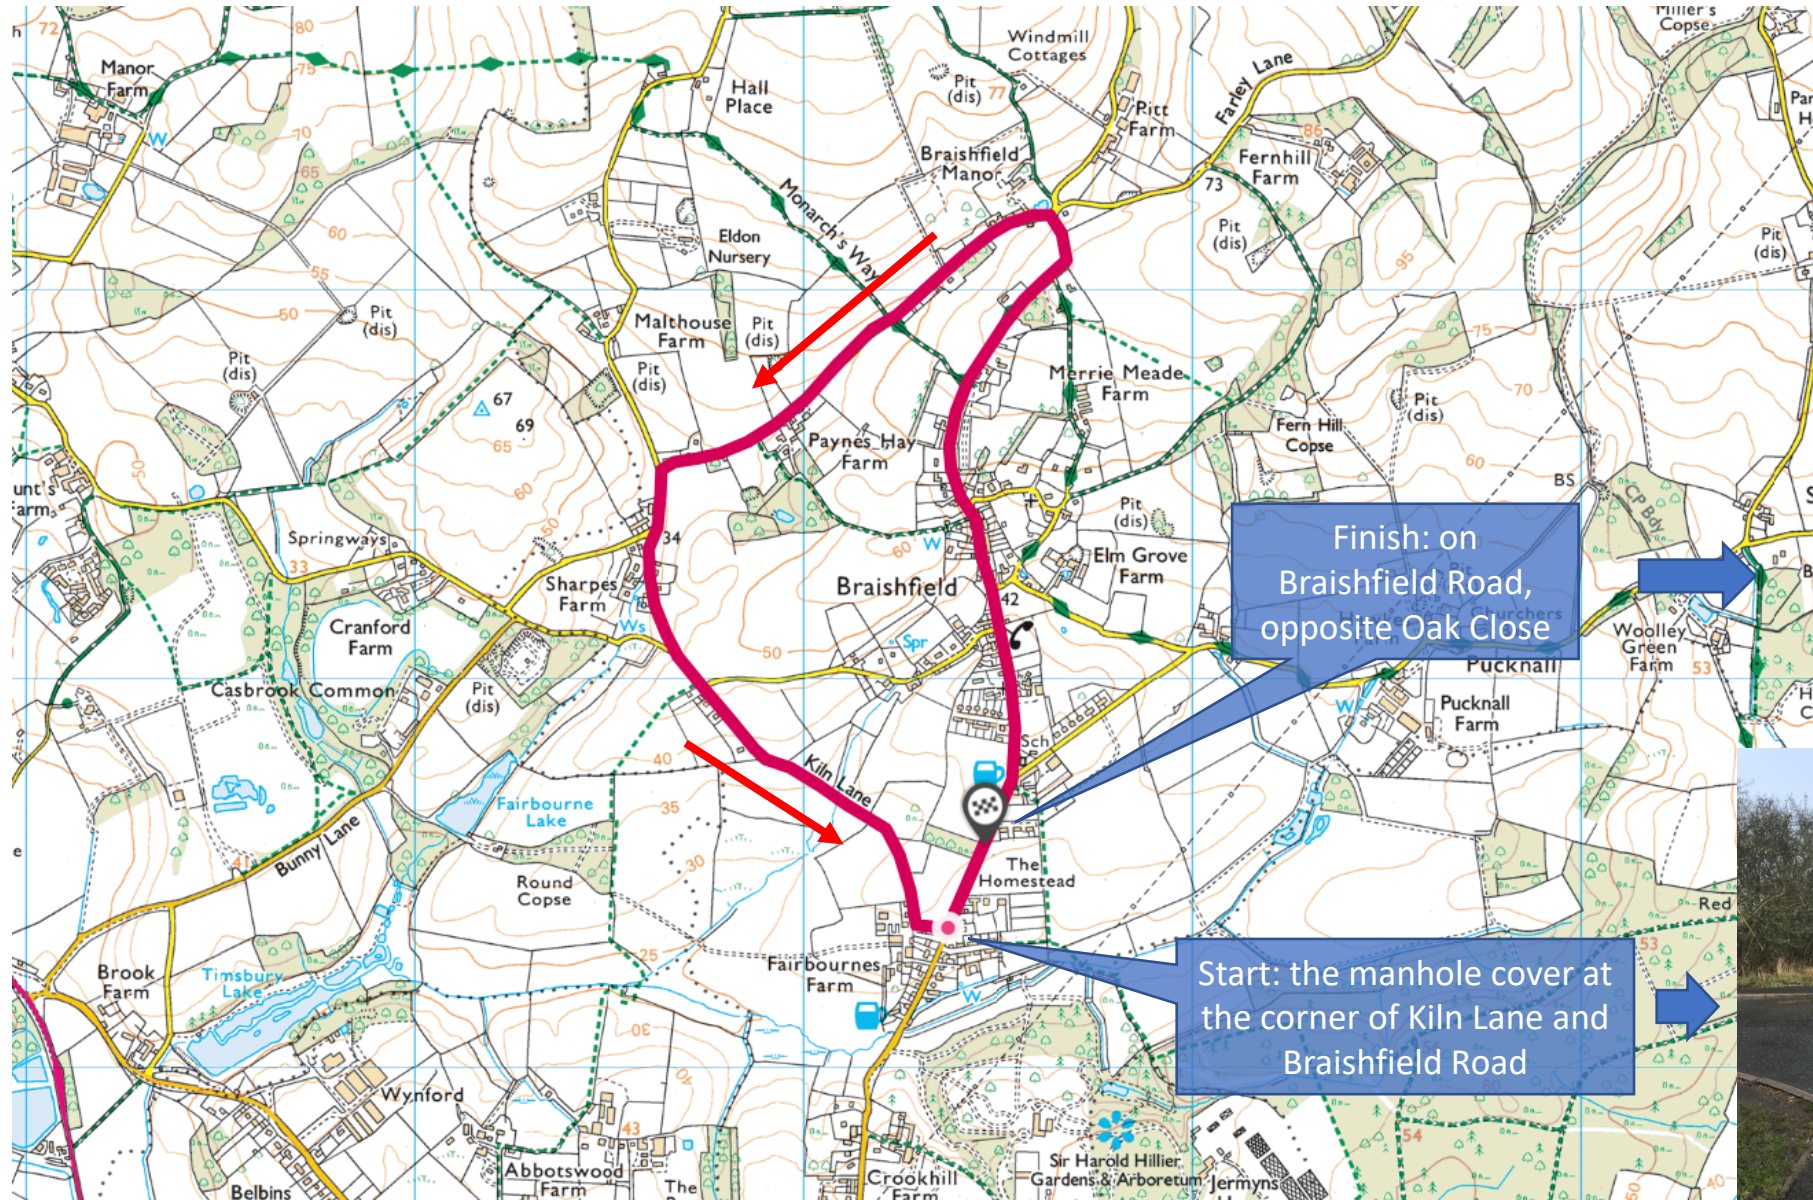

RRR virtual race series – 5 km route

The route is anticlockwise, heading north up Braishfield Road.

- 61m elevation

Finish: on Braishfield Road, opposite Oak Close

Start: the manhole cover at the corner of Kiln Lane and Braishfield Road