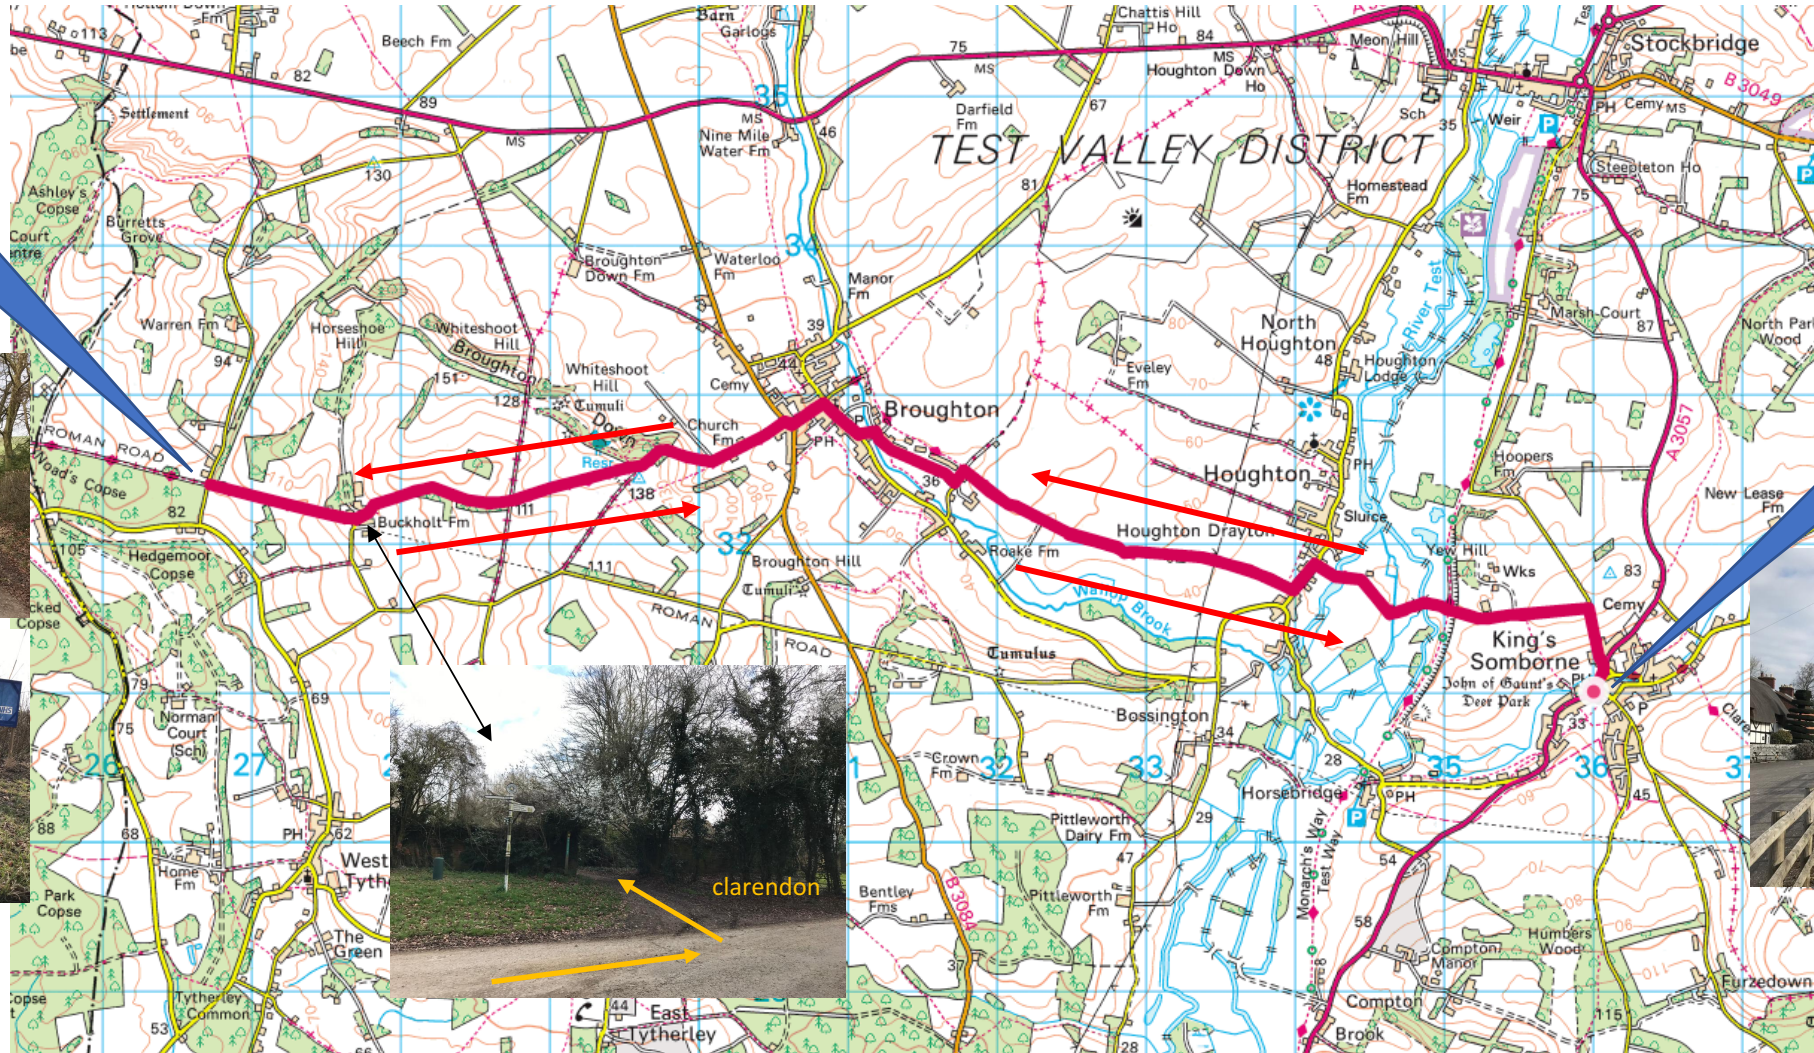

RRR virtual race series - half marathon route

Turn-around point at the bottom of Buckholt Lane

Start and finish at the Crown Inn sign

Start / Finish