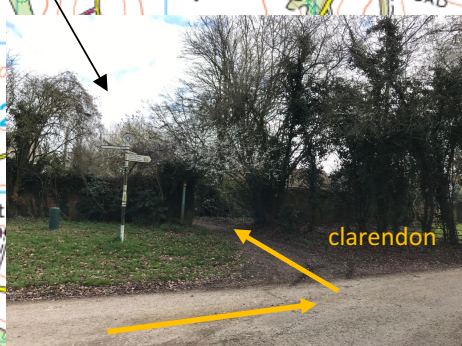

RRR virtual race series - half marathon route

Turn-around point at the bottom of Buckholt Lane

Start and finish at the Crown Inn sign

Start / Finish