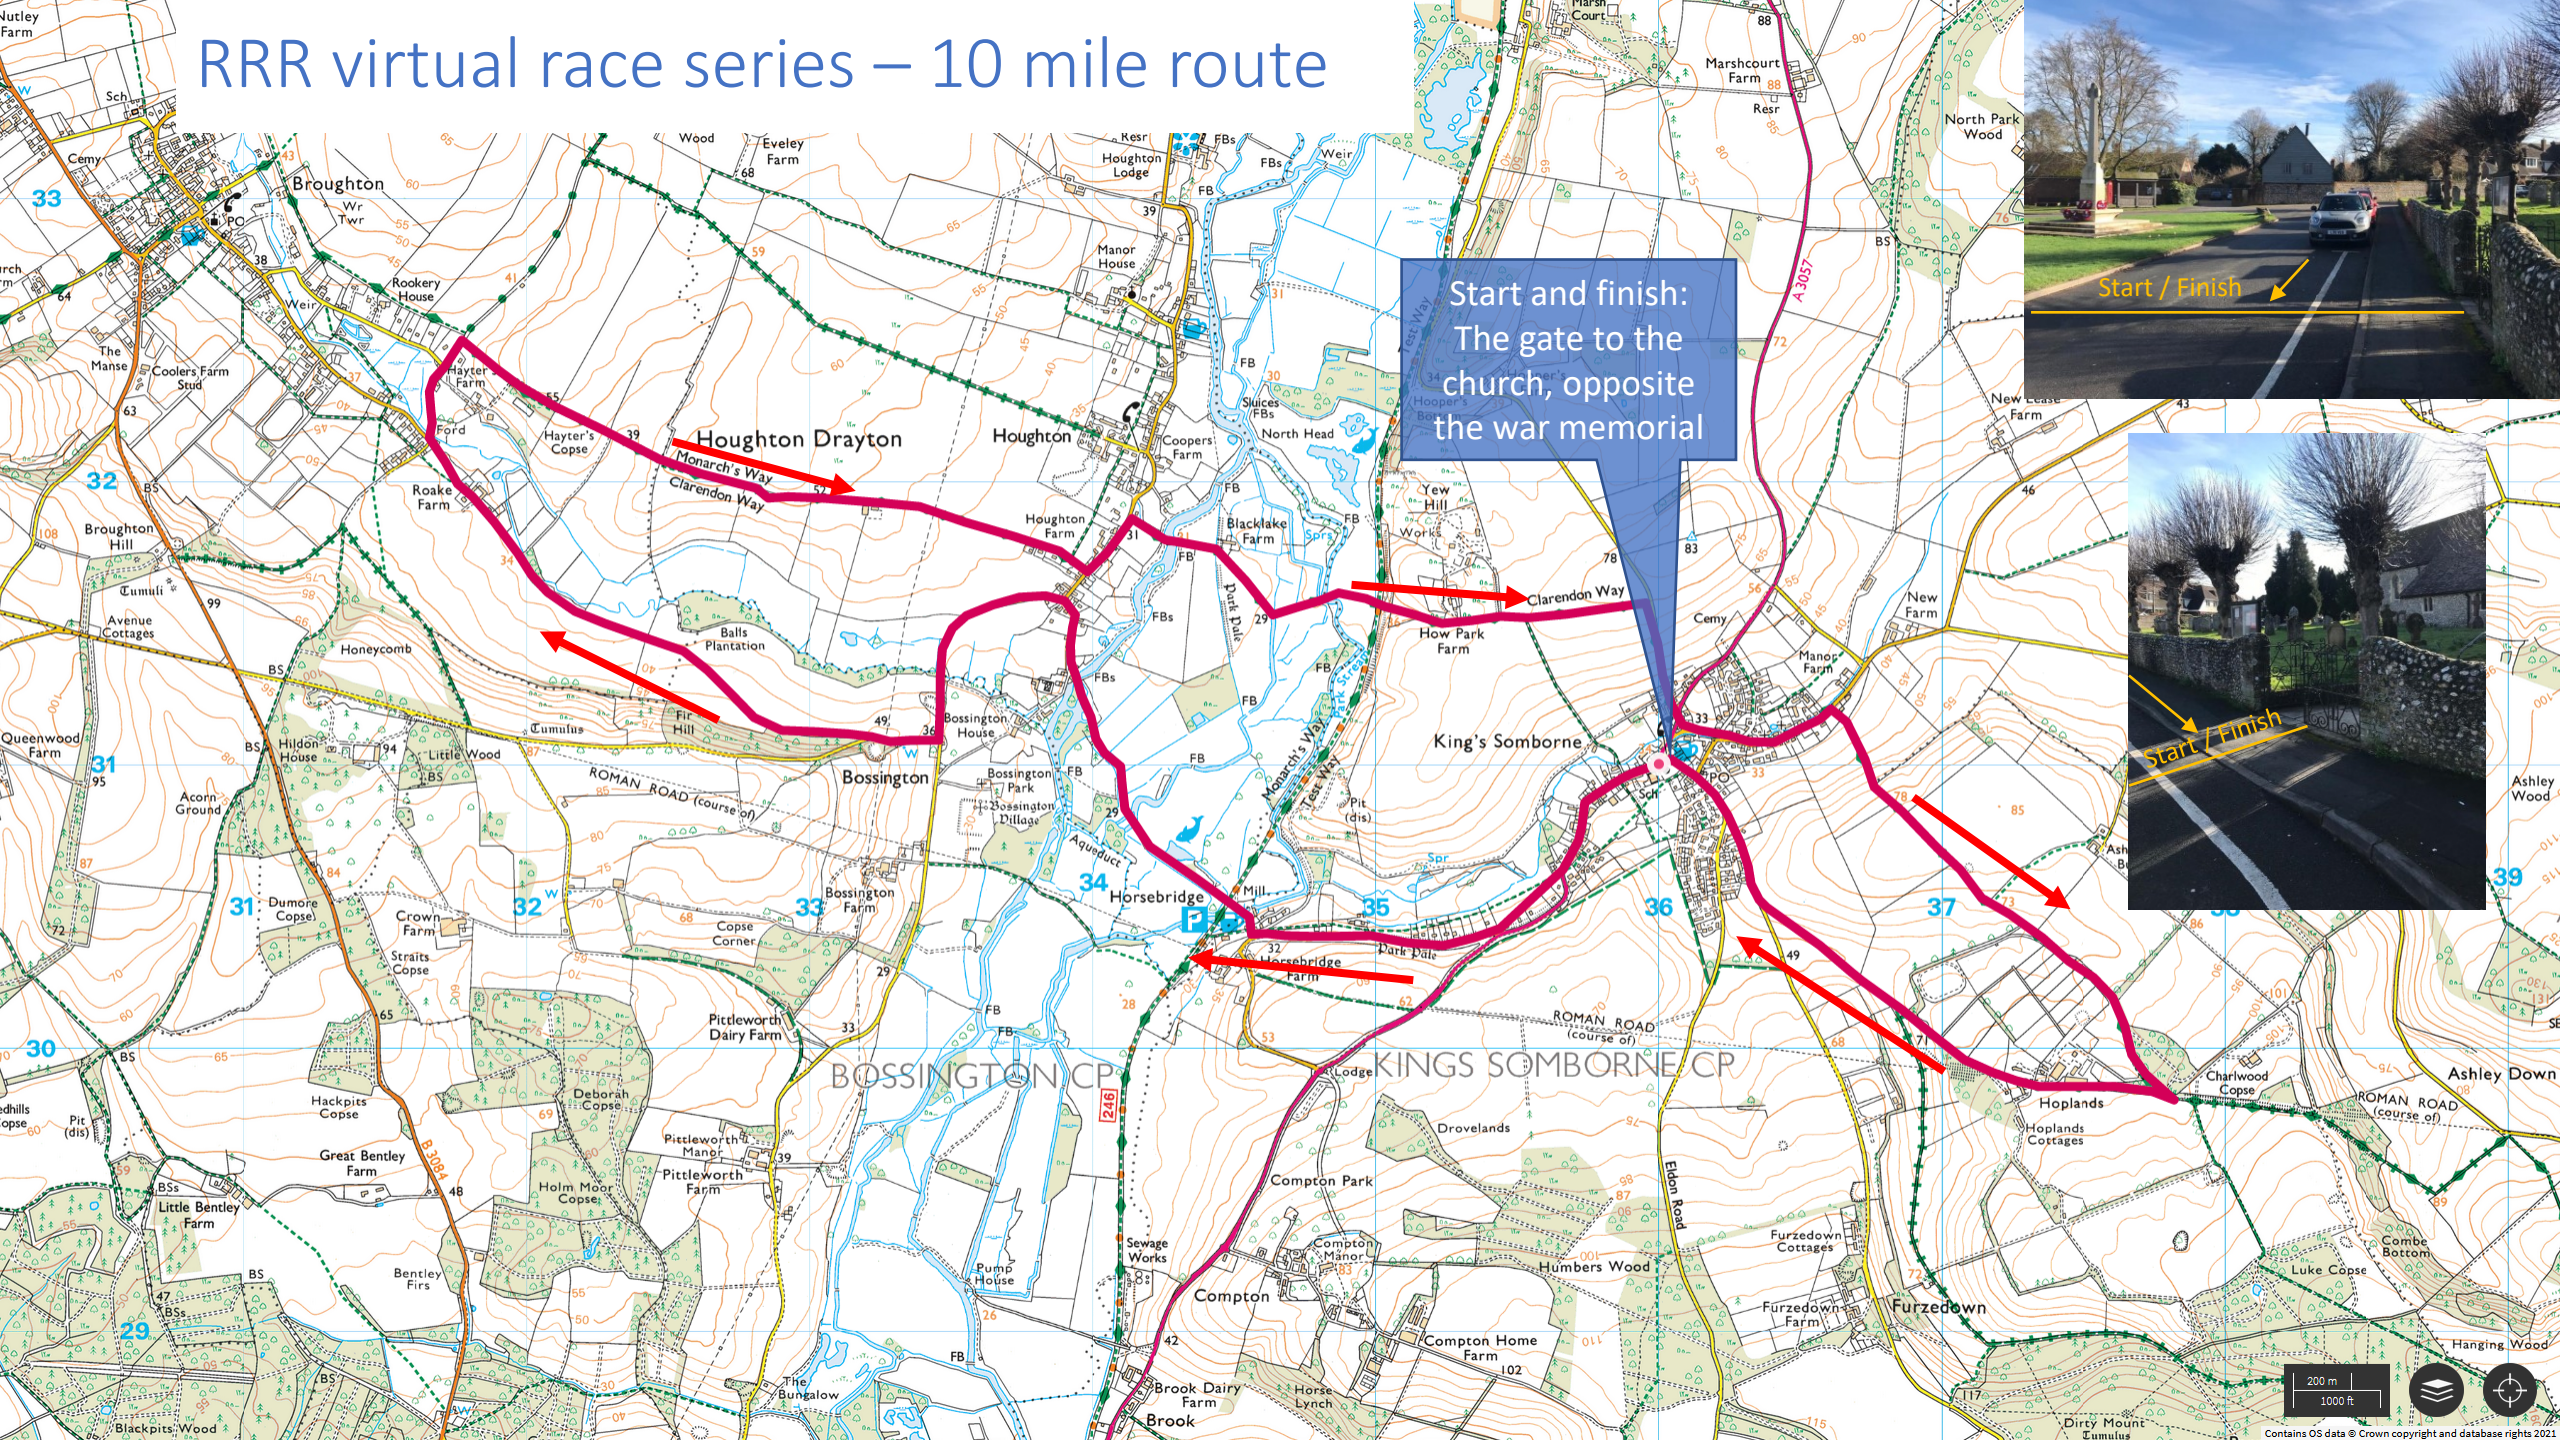

RRR virtual race series – 10 mile route

Start and finish:
The gate to the church, opposite
the war memorial

200 m
1000 ft