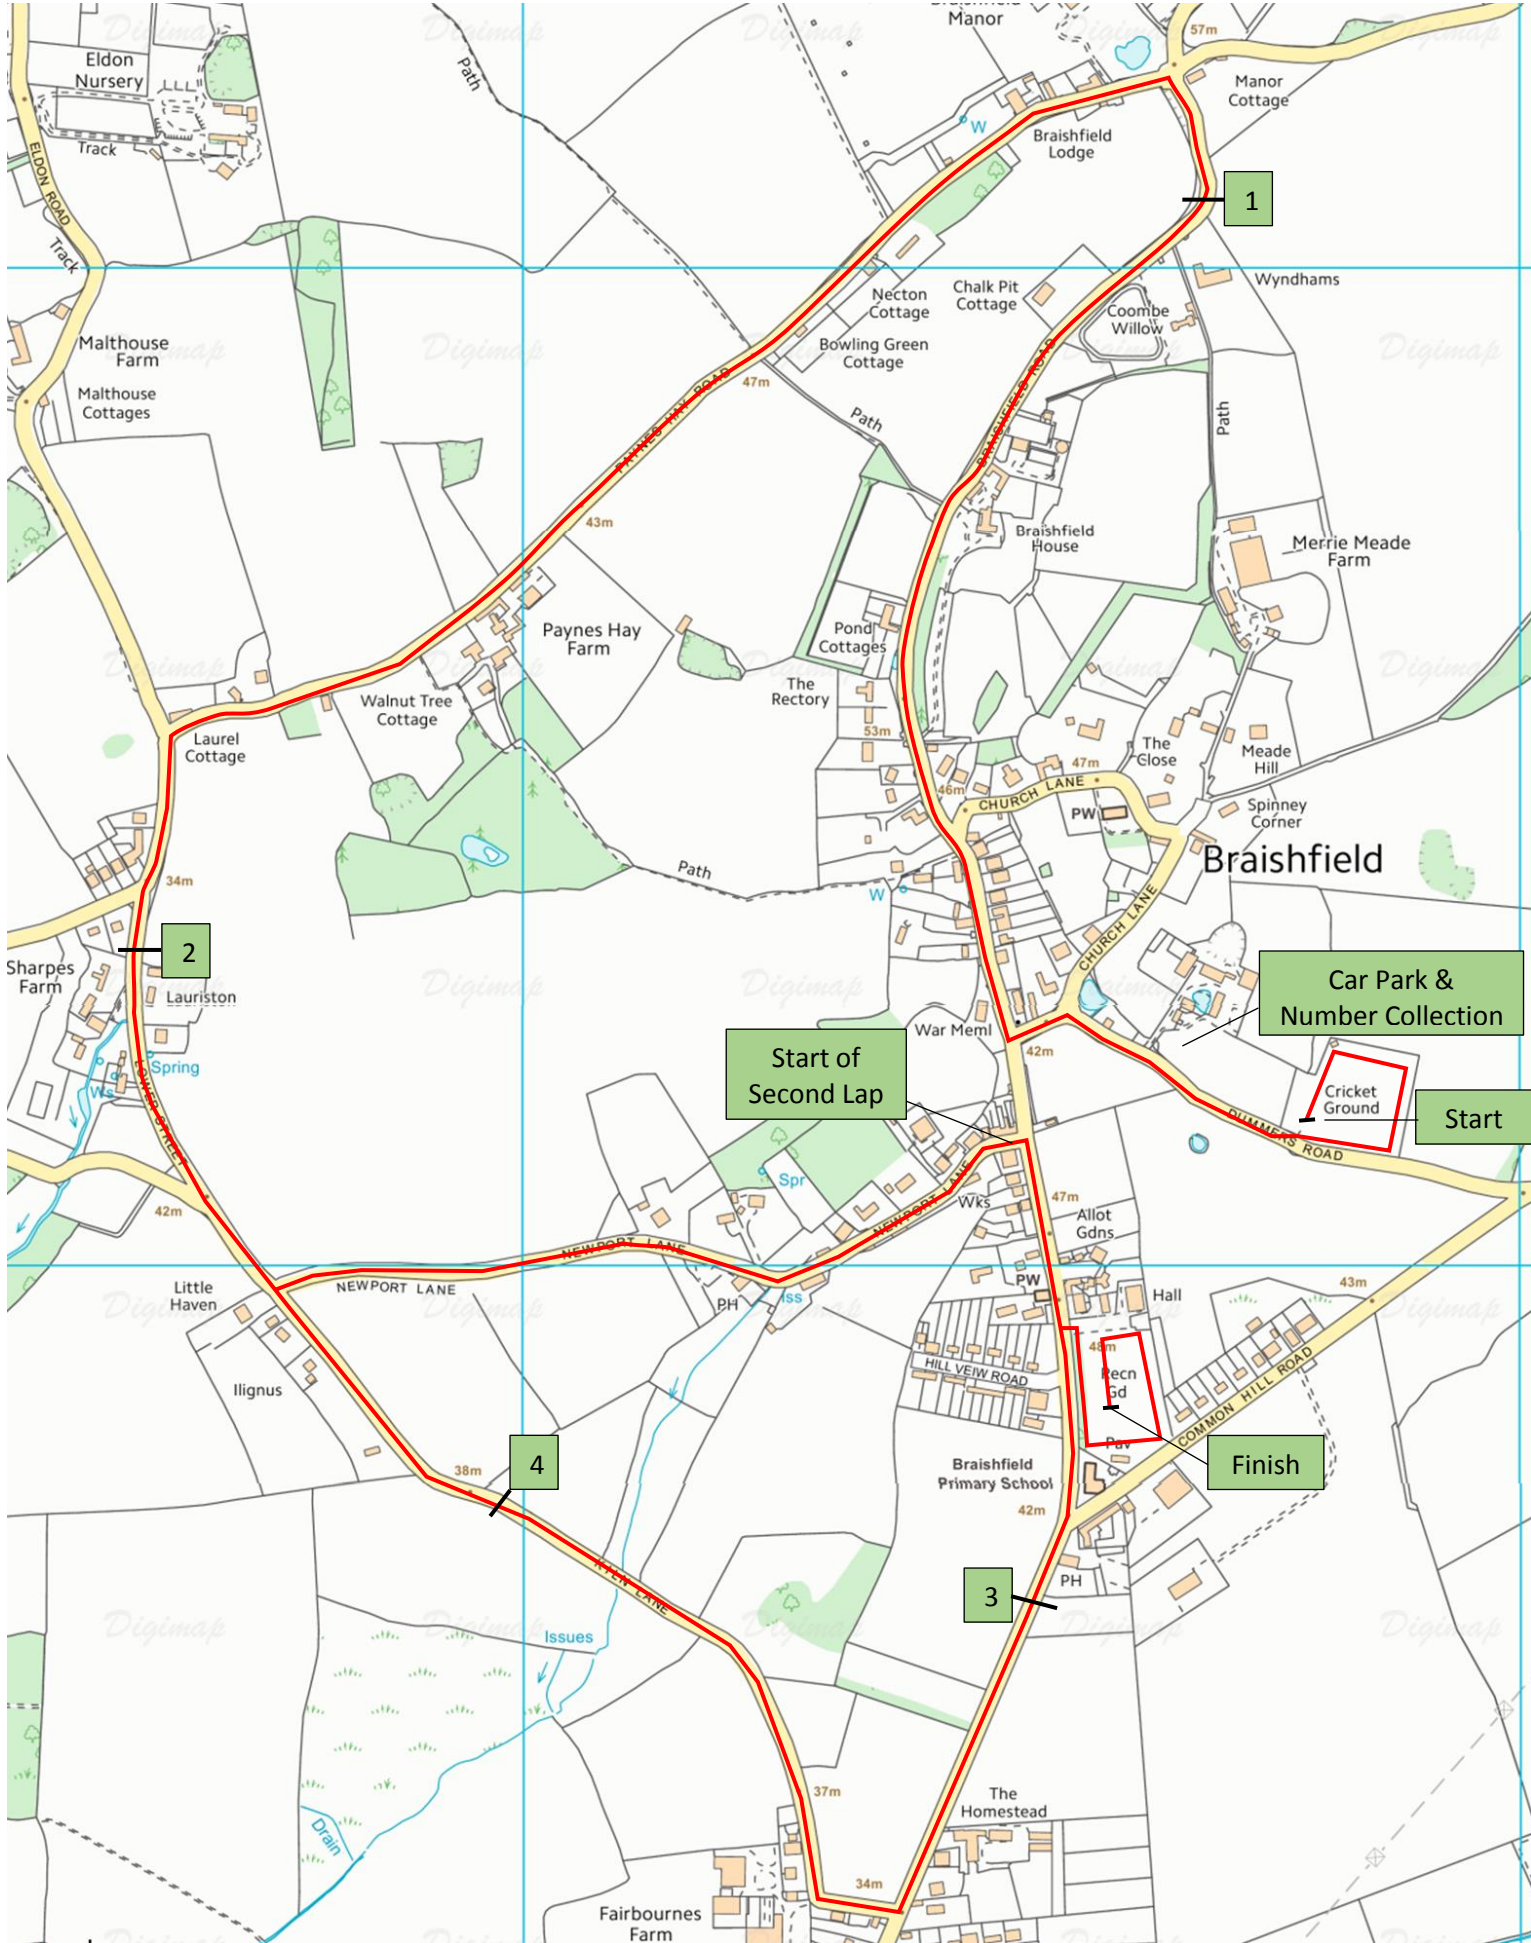

5 Mile Beer Race Course Map

Key:
 Course route ——— Mile Marker 1